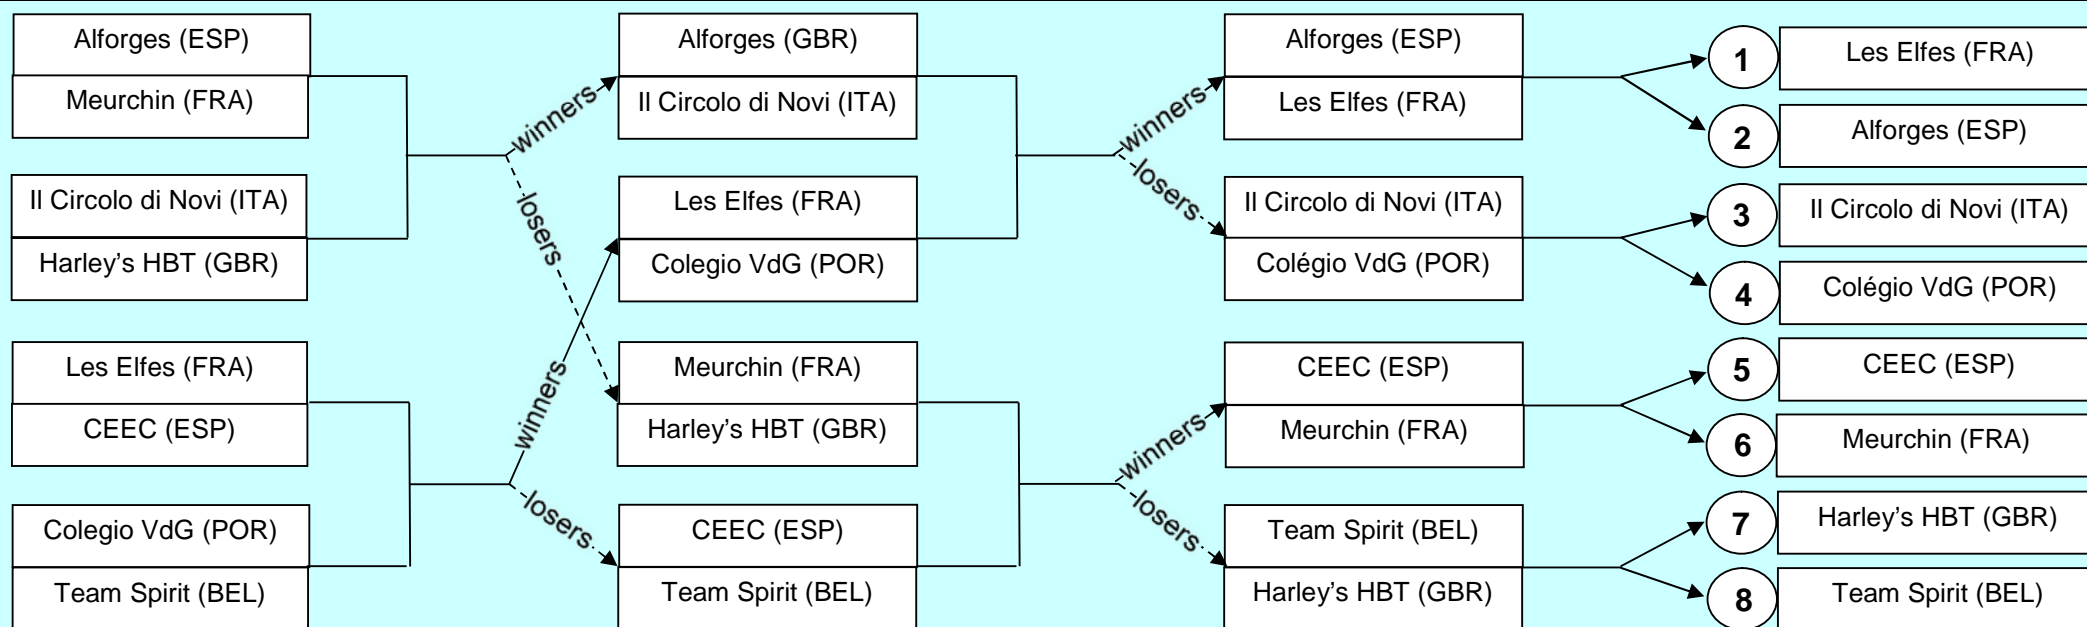

Dr. José LANDUYT (BEL) – FEI Veterinary.n.
Dr. Aline NEUKERMANS (BEL)

Medical Service:

EHBO Team Vlaanderen

Farrier:

Toon MARTIN (BEL)

RESULTS & CLASSIFICATION – UNDER16

Type of Competition: FIHB Under16 Champions League 2018

Place: Moorsele (BEL)

Category: Under16

Date: September 6th...8th 2018

RESULTS

September 6th			September 7th			September 8th			
Circolo di Novi (ITA) vs Harley's HBT (GBR)	7	3	CEEC (ESP) vs Team Spirit (BEL)	16	0	Finals - 7th and 8th place			
Colégio VdG (POR) vs Team Spirit (BEL)	10	4	Meurchin (FRA) vs Harley's HBT (GBR)	5	4	Finals - 5th and 6th place		4	7
Les Elfes (FRA) vs CEEC (ESP)	5	4	Alforges (ESP) vs Il Circolo di Novi (ITA)	15	3	Finals - 3rd and 4th place		12	6
Alforges (ESP) vs Meurchin (FRA)	10	3	Les Elfes (FRA) vs Colégio VdG (POR)	14	1	Finals - 1st and 2nd place		8	1
								5	8

1st DAY

2nd DAY

3rd DAY

FINAL CLASS.

AWARDS OF MERIT – UNDER16

Type of Competition: FIHB Under16 Champions League 2018
Place: Moorsele (BEL) *Category: Under16* *Date: September 6th...8th 2018*

RESULTS

<i>Award</i>	<i>Decided by</i>	<i>Won by</i>	<i>Notes</i>
BEST FAIR PLAY TEAM	Referees	COLEGIO VASCO DA GAMA (POR)	
BEST HORSE & PLAYER COMBINATION	Team Leaders, Coaches, Ground Jury	QUICK DE BEL & Anasthasia DUBOIS Les Elfes (FRA)	
TOP SCORER	n.a.	Alessandro BARONI – Circolo di Novi Robert PLANAS - Alforges	11 goals