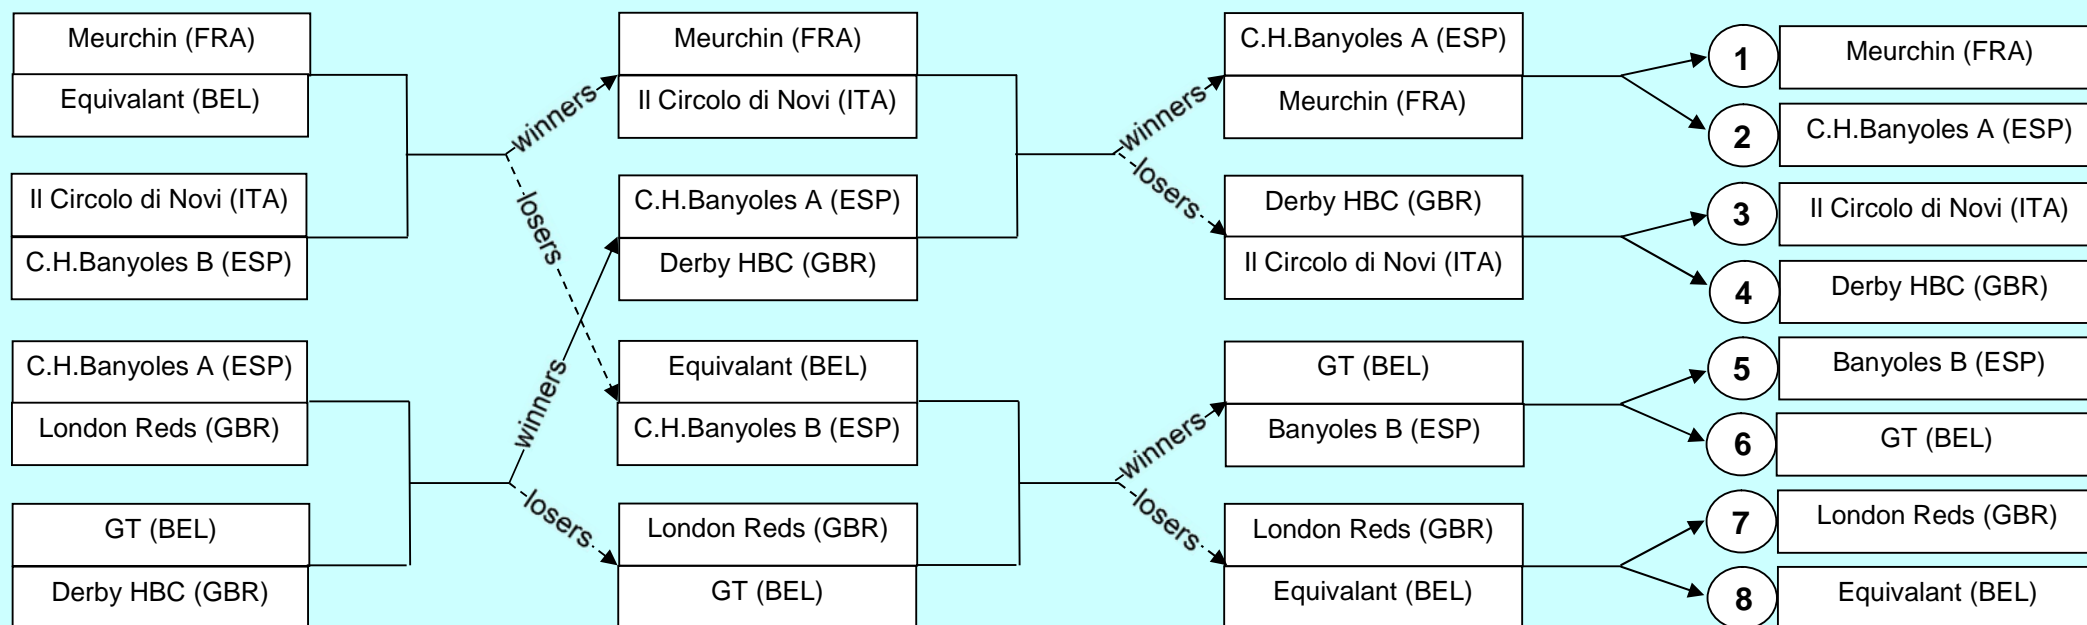

RESULTS & CLASSIFICATION – LADIES

Place: Moorsele (BEL)

Type of Competition: FIHB Ladies Champions League 2018

Category: Ladies

Date: September 6th...8th 2018

RESULTS

September 6th			September 6th			September 6th		
Meurchin (FRA) vs Equivalent (BEL)	8	0	London Reds (GBR) vs GT (BEL)	5	6	Finals - 7th and 8th place		
						London Reds (GBR) vs Equivalent (BEL)		6
						Finals - 5th and 6th place		
Circolo Novi (ITA) vs C.H.Banyoles B (ESP)	10	8	Equivalent (BEL) vs C.H.Banyoles B (ESP)	0	4	GT (BEL) vs Banyoles B (ESP)		2
						Finals - 3rd and 4th place		
C.H.Banyoles A (ESP) vs London Reds (GBR)	10	1	C.H.Banyoles A (ESP) vs Derby HBC (GBR)	10	3	Derby HBC (GBR) vs Il Circolo di Novi (ITA)		2
						Finals - 1st and 2nd place		
GT (BEL) vs Derby Horseball Club (GBR)	6	7	Meurchin (FRA) vs Il Circolo di Novi (ITA)	7	6	C.H.Banyoles A vs Meurchin (FRA)		5

1st DAY

2nd DAY

3rd DAY

FINAL CLASS.