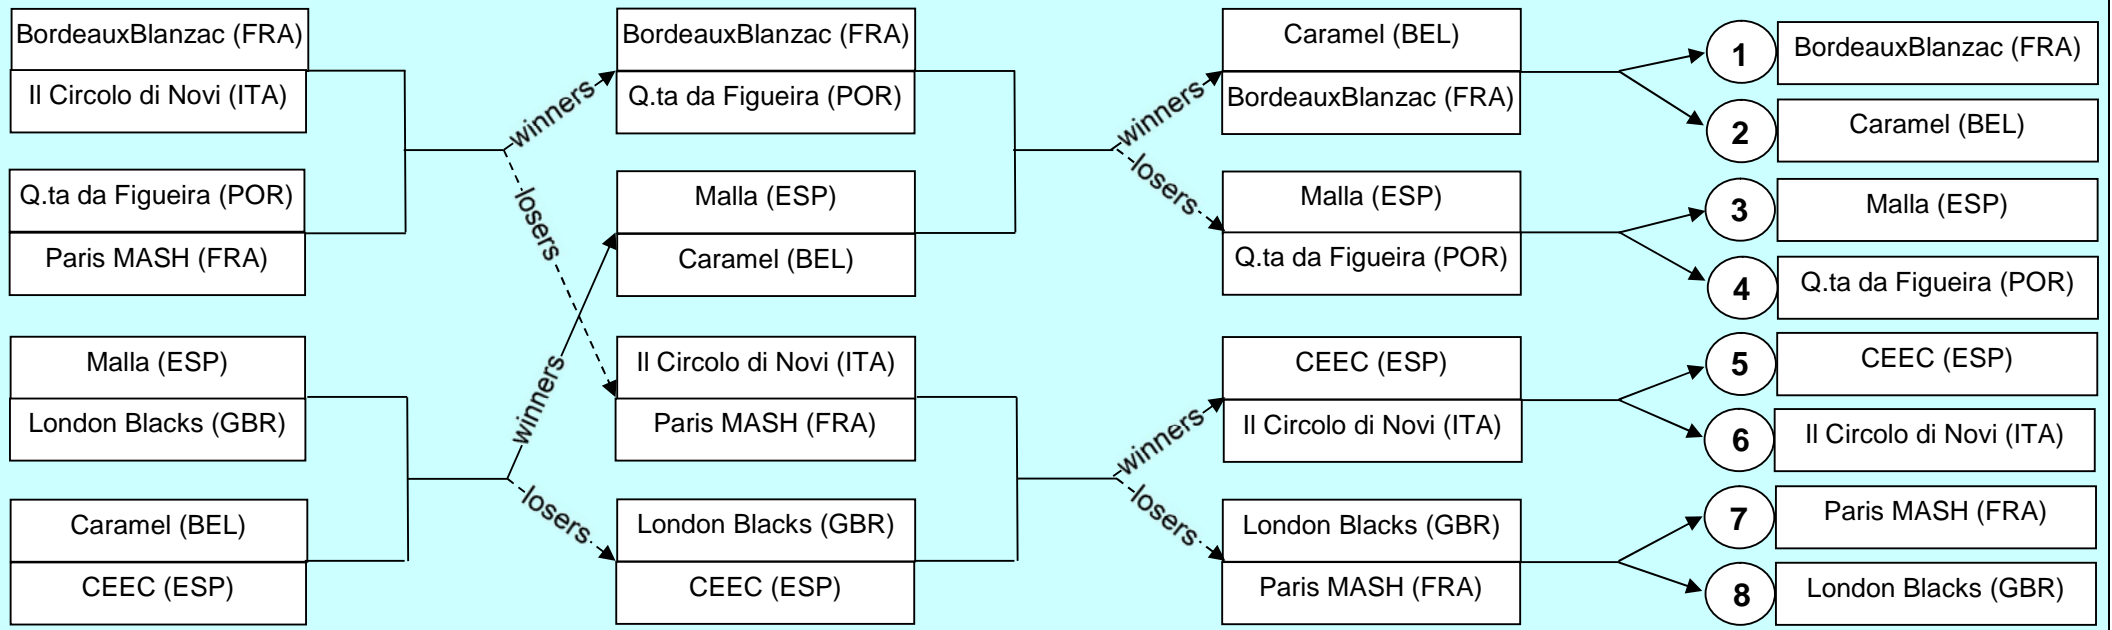

RESULTS & CLASSIFICATION – PRO ELITE

Type of Competition: **FIHB Pro Elite Champions League 2018**

Place: **Moorsele (BEL)**

Category: **Pro Elite**

Date: **September 6th...8th 2018**

RESULTS

September 6th			September 6th			September 6th		
Bordeaux Blanzac (FRA) vs Circolo Novi (ITA)	11	4	London Blacks (GBR) vs CEEC (ESP)	5	12	Finals - 7th and 8th place		
Q.ta da Figueira (POR) vs Paris MASH (FRA)	11	6	Il Circolo di Novi (ITA) vs Paris MASH (FRA)	9	8	Finals - 5th and 6th place		
Malla (ESP) vs London Blacks (GBR)	12	4	Malla (ESP) vs Caramel (BEL)	7	8	Finals - 3rd and 4th place		
Caramel (BEL) vs CEEC (ESP)	8	7	Bordeaux Bl.(FRA) vs Q.ta da Figueira (POR)	8	3	Finals - 1st and 2nd place		
						London Blacks (GBR) vs Paris MASH (FRA)	7	9
						CEEC (ESP) vs Il Circolo di Novi (ITA)	11	5
						Malla (ESP) vs Quinta da Figueira (POR)	12	4
						Caramel (BEL) vs Bordeaux Blanzac (FRA)	4	6

1st DAY

2nd DAY

3rd DAY

FINAL CLASS.

AWARDS OF MERIT – PRO ELITE

Place: Moorsele (BEL) *Type of Competition: FIHB Pro Elite Champions League 2018* *Date: September 6th...8th 2018*
Category: Pro Elite

RESULTS